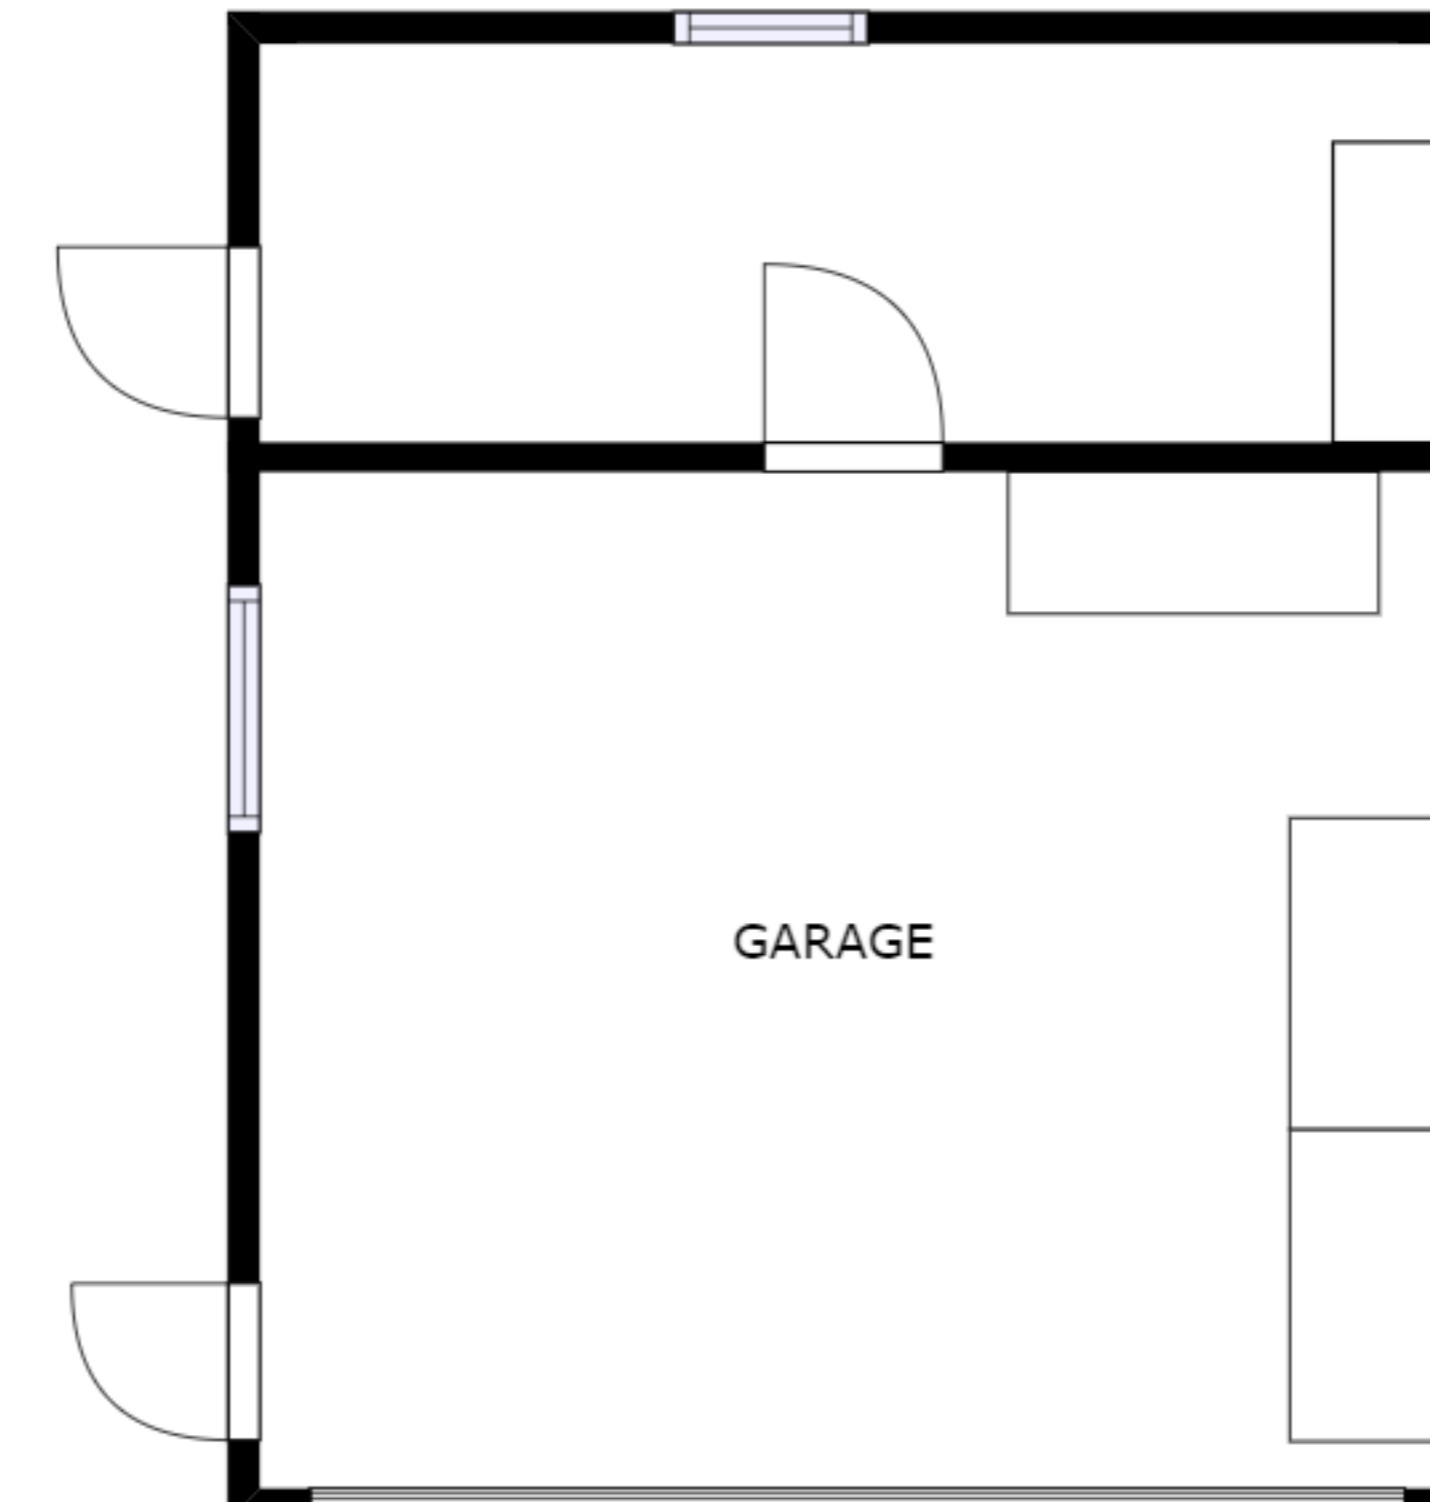

FLOOR 1

FLOOR 2

GROSS INTERNAL AREA
 FLOOR 1: 1971 sq ft, FLOOR 2: 427 sq ft
 EXCLUDED AREAS: , REDUCED HEADROOM BELOW 1.5M: 75 sq ft
 TOTAL: 2399 sq ft
 SIZES AND DIMENSIONS ARE APPROXIMATE, ACTUAL MAY VARY.

GROSS INTERNAL AREA
 FLOOR 1: 1971 sq ft, FLOOR 2: 427 sq ft
 EXCLUDED AREAS: , REDUCED HEADROOM BELOW 1.5M: 75 sq ft
 TOTAL: 2399 sq ft
 SIZES AND DIMENSIONS ARE APPROXIMATE, ACTUAL MAY VARY.

GROSS INTERNAL AREA
FLOOR 1: 1971 sq ft, FLOOR 2: 427 sq ft
EXCLUDED AREAS: , REDUCED HEADROOM BELOW 1.5M: 75 sq ft
TOTAL: 2399 sq ft
SIZES AND DIMENSIONS ARE APPROXIMATE, ACTUAL MAY VARY.