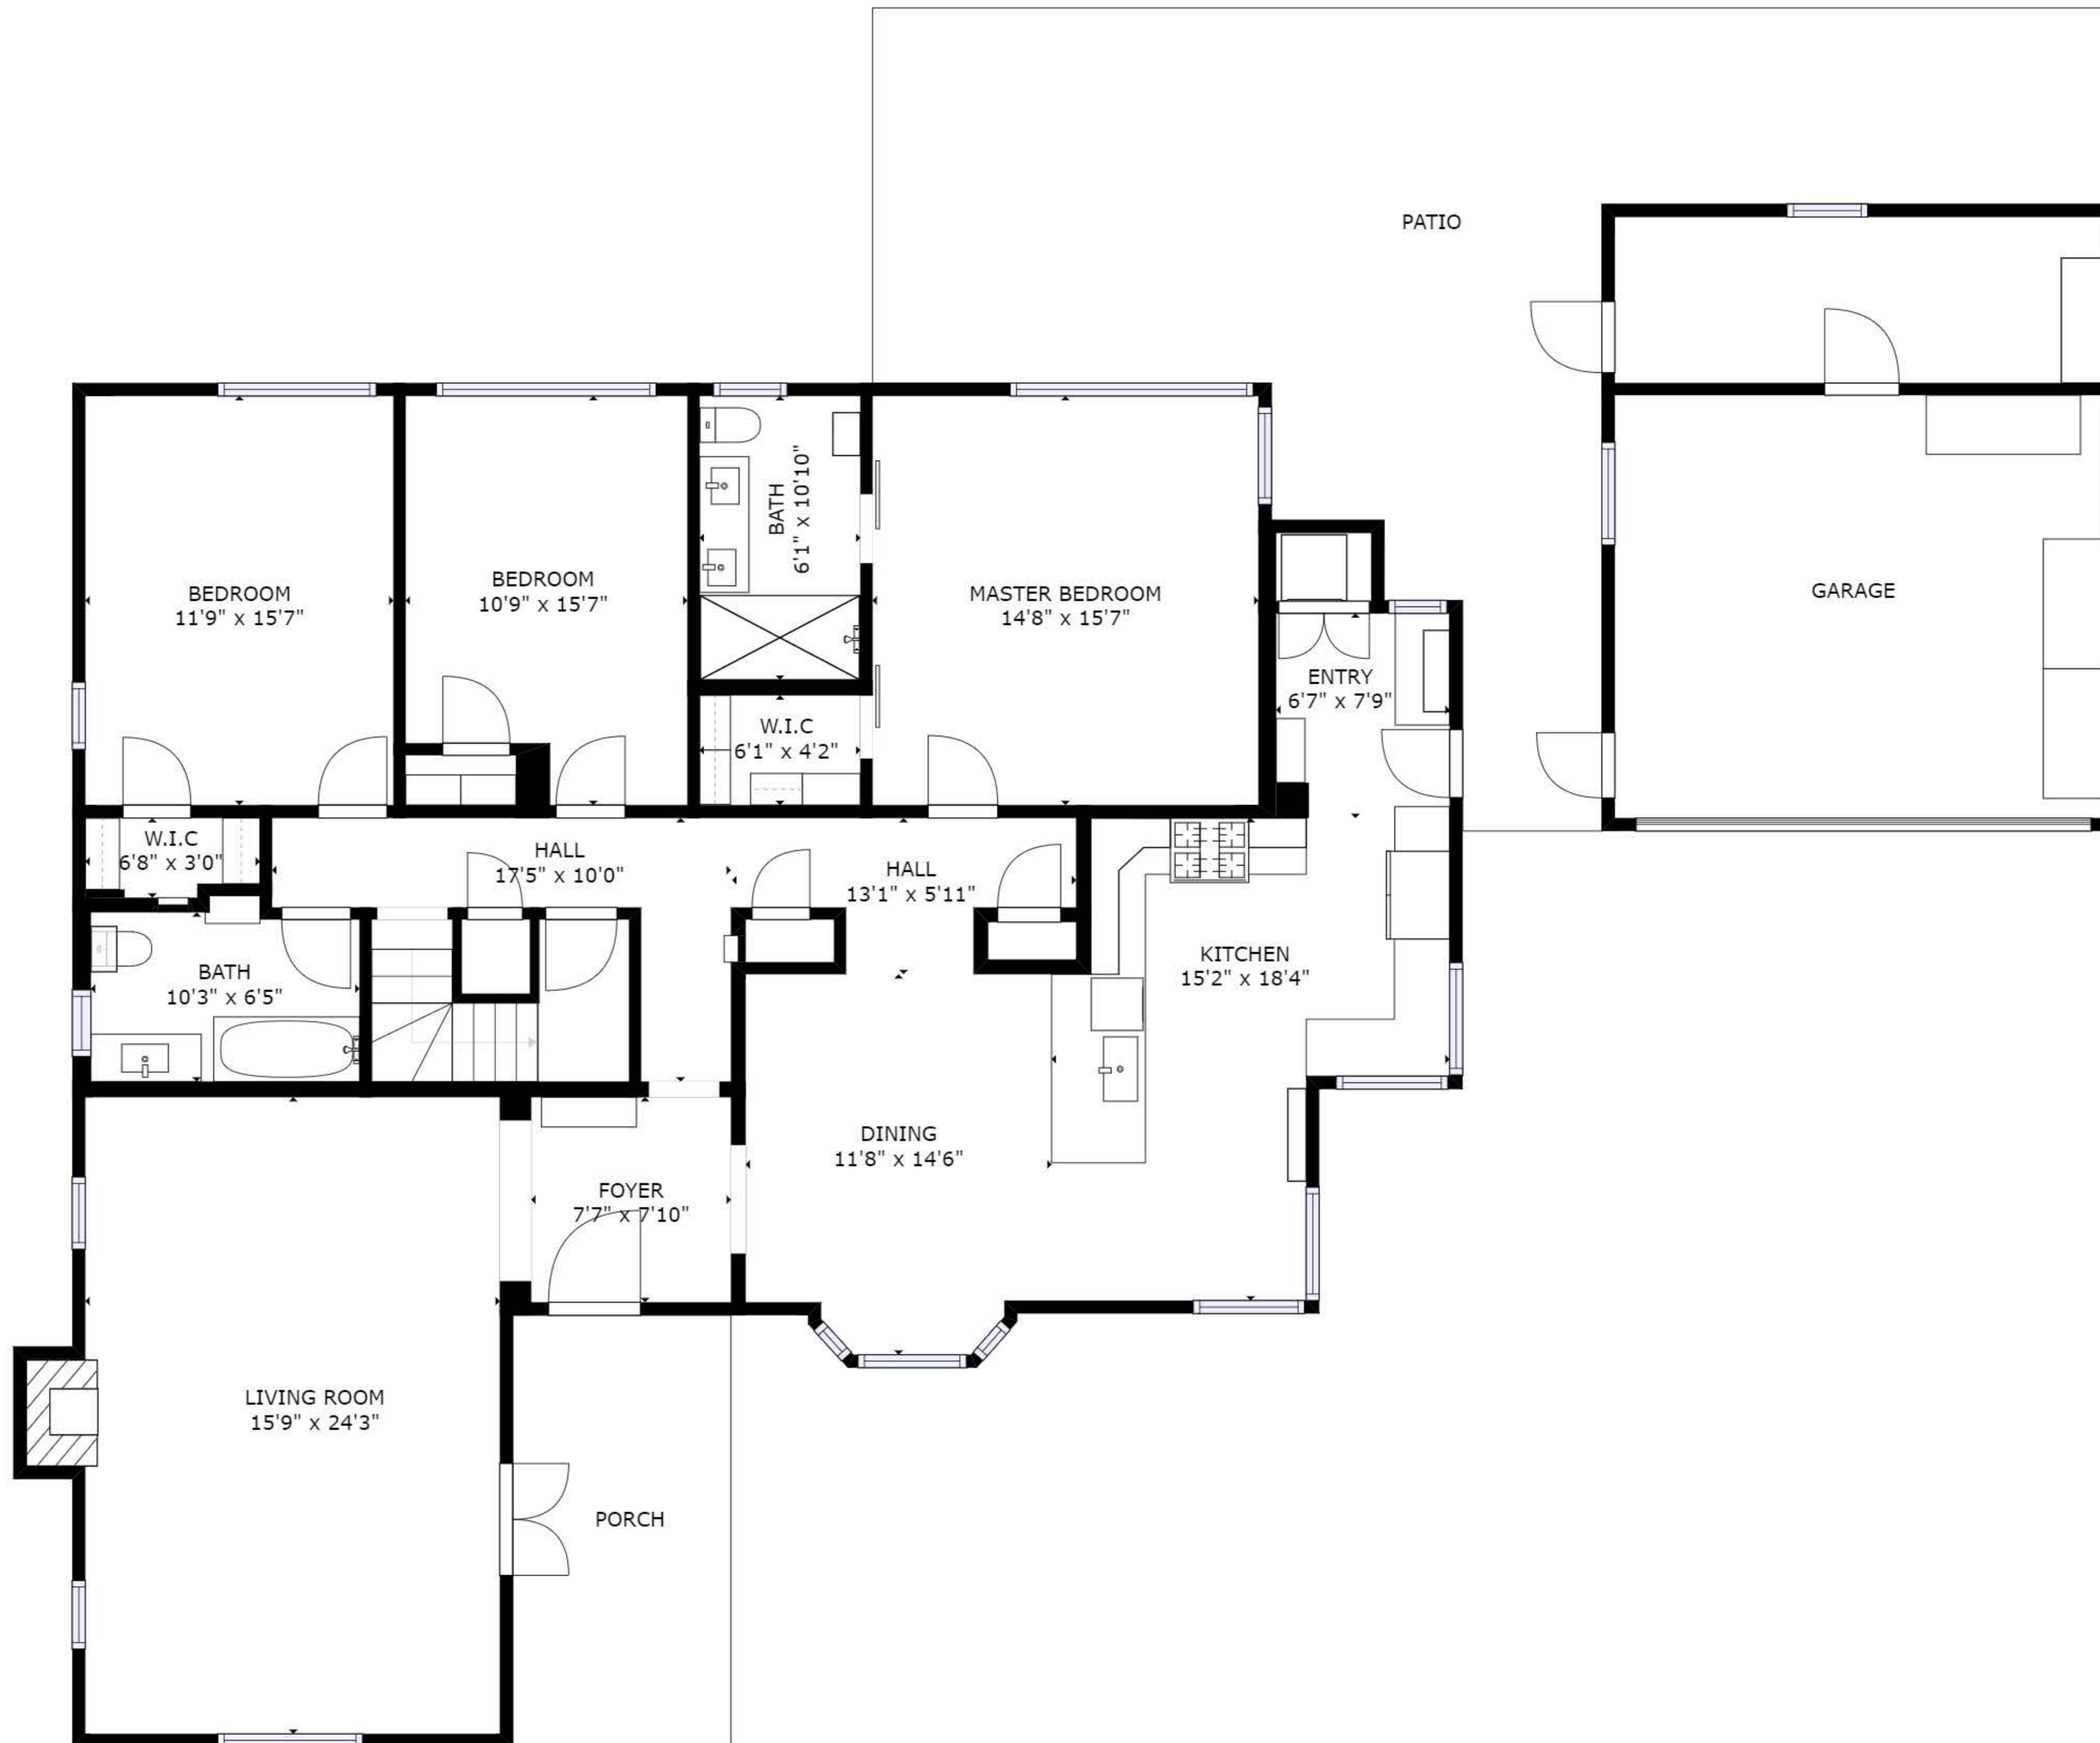

FLOOR 1

FLOOR 2

GROSS INTERNAL AREA
 FLOOR 1: 1971 sq ft, FLOOR 2: 427 sq ft
 EXCLUDED AREAS: , REDUCED HEADROOM BELOW 1.5M: 75 sq ft
 TOTAL: 2399 sq ft
 SIZES AND DIMENSIONS ARE APPROXIMATE, ACTUAL MAY VARY.

GROSS INTERNAL AREA
 FLOOR 1: 1971 sq ft, FLOOR 2: 427 sq ft
 EXCLUDED AREAS: , REDUCED HEADROOM BELOW 1.5M: 75 sq ft
 TOTAL: 2399 sq ft
 SIZES AND DIMENSIONS ARE APPROXIMATE, ACTUAL MAY VARY.

GROSS INTERNAL AREA
FLOOR 1: 1971 sq ft, FLOOR 2: 427 sq ft
EXCLUDED AREAS: , REDUCED HEADROOM BELOW 1.5M: 75 sq ft
TOTAL: 2399 sq ft
SIZES AND DIMENSIONS ARE APPROXIMATE, ACTUAL MAY VARY.