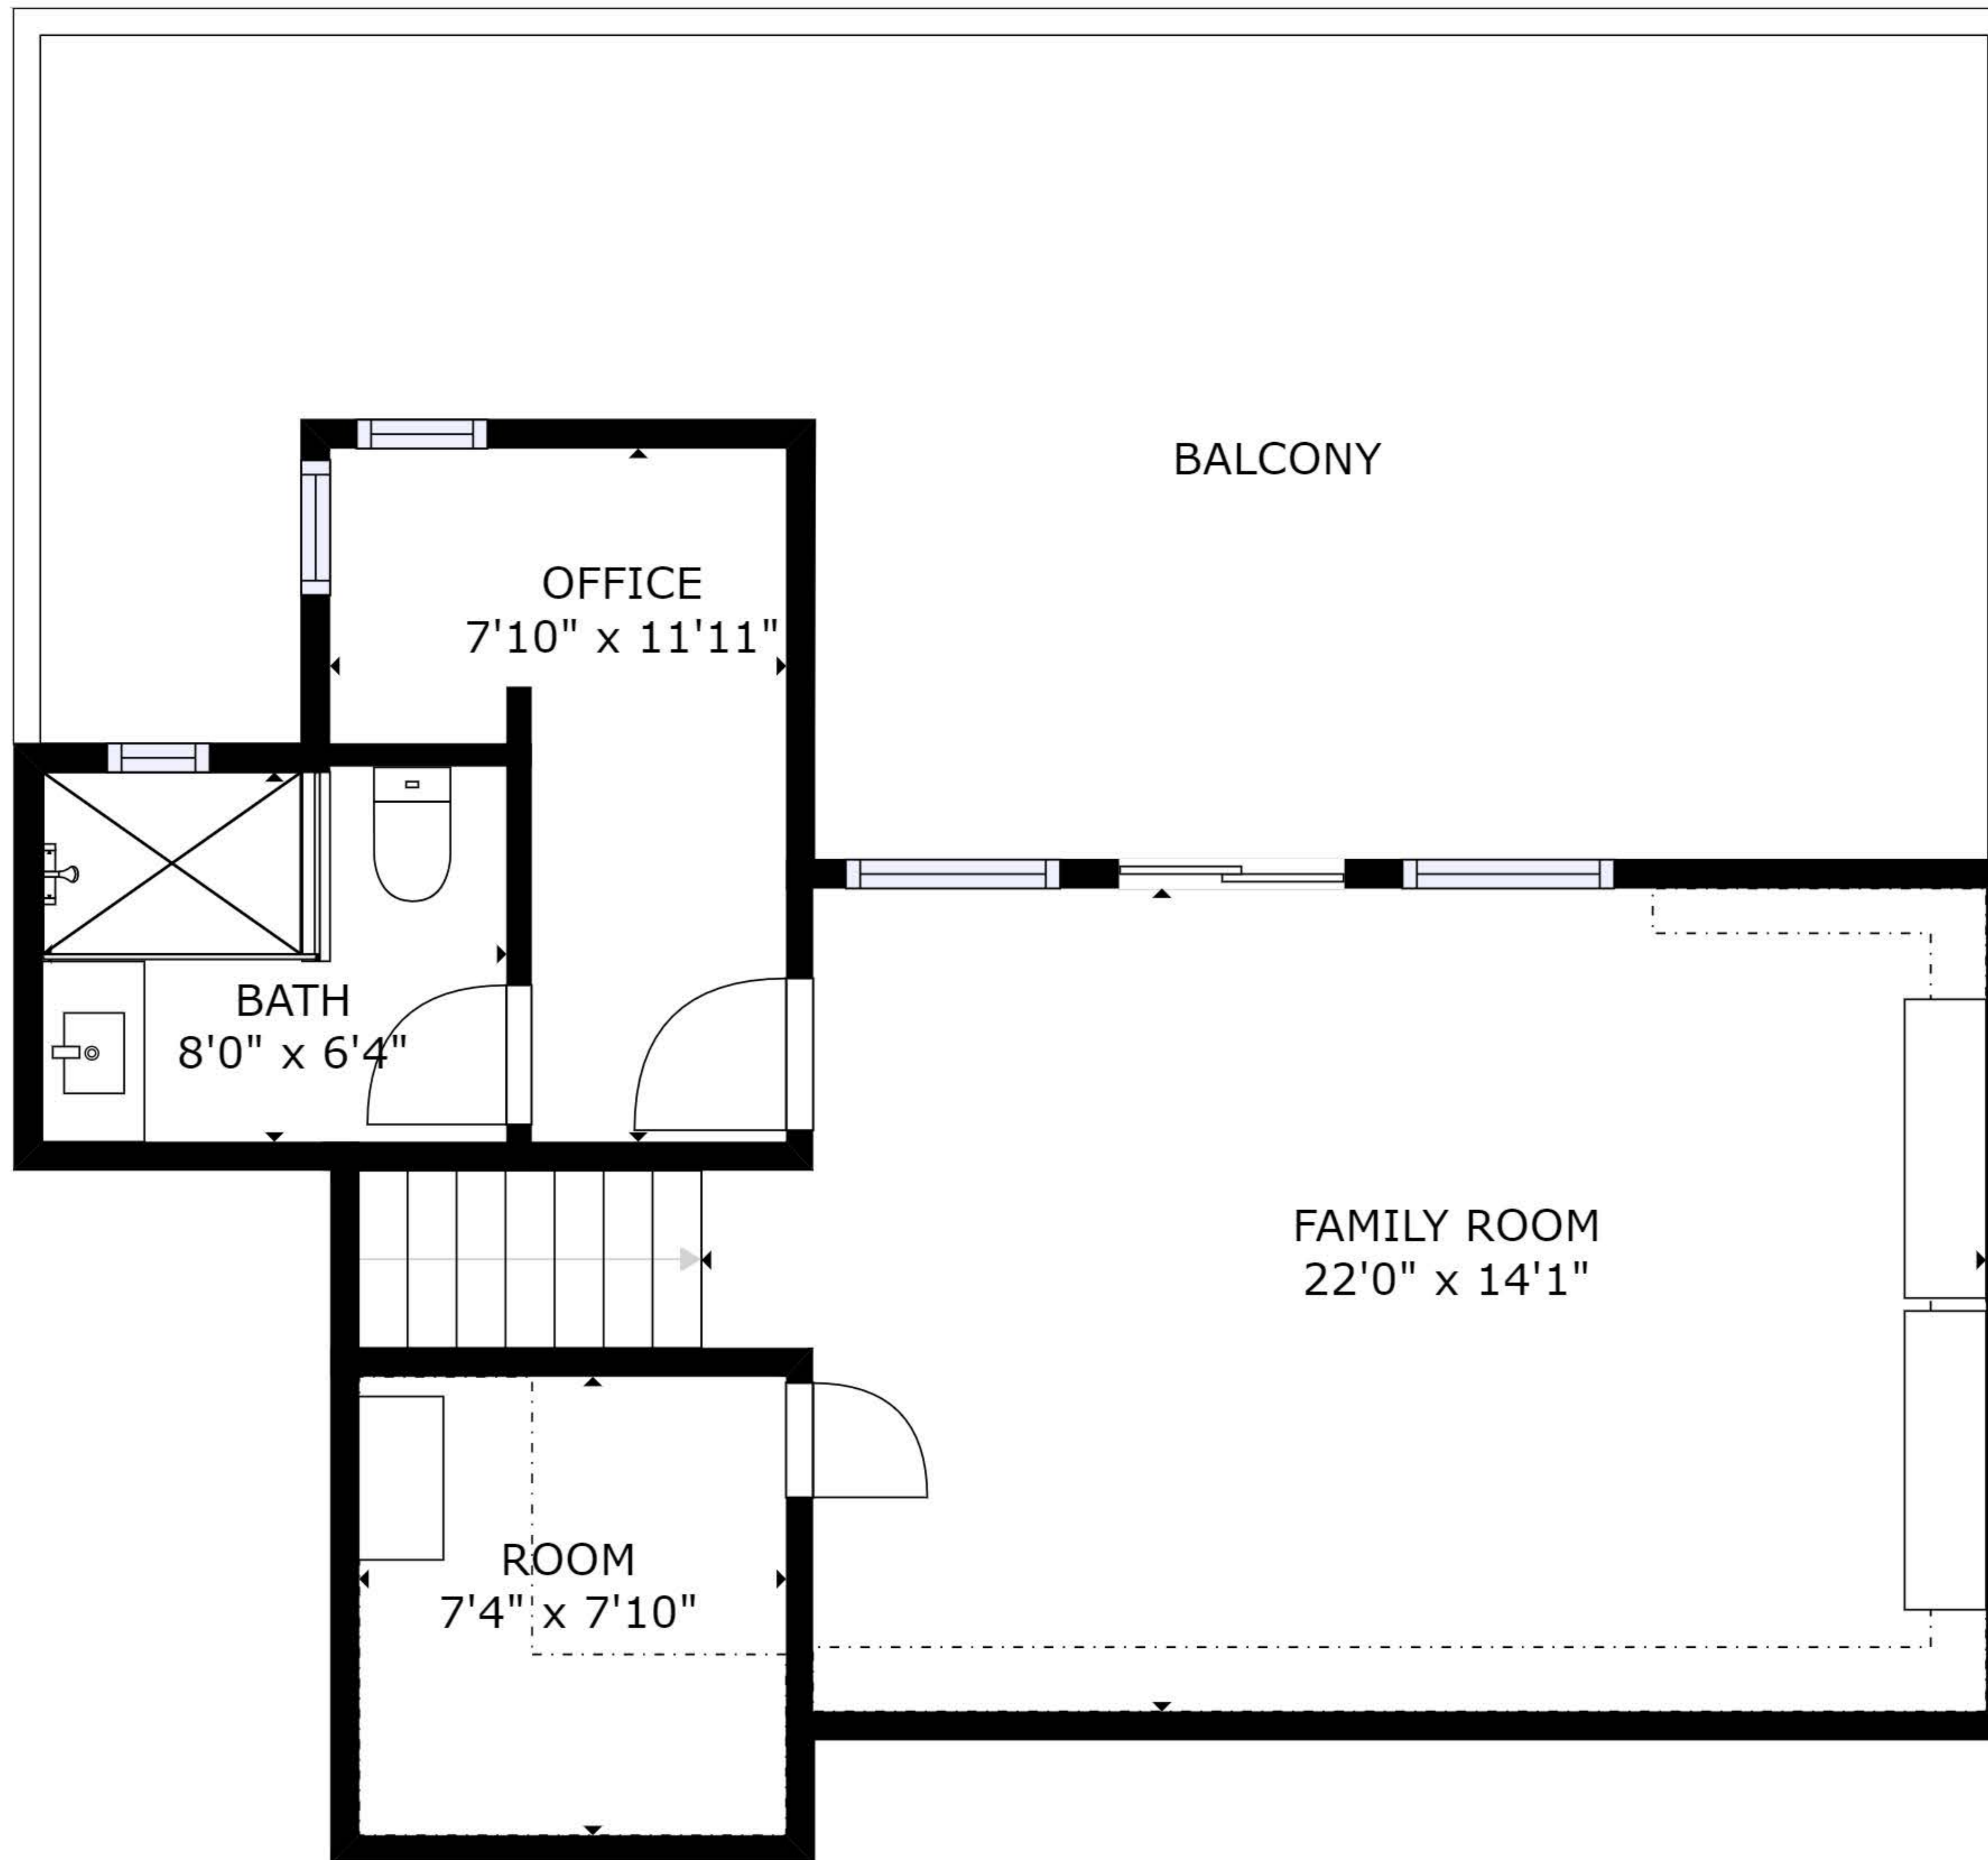

FLOOR 1

FLOOR 2

GROSS INTERNAL AREA
 FLOOR 1: 1971 sq ft, FLOOR 2: 427 sq ft
 EXCLUDED AREAS: , REDUCED HEADROOM BELOW 1.5M: 75 sq ft
 TOTAL: 2399 sq ft
 SIZES AND DIMENSIONS ARE APPROXIMATE, ACTUAL MAY VARY.

GROSS INTERNAL AREA
 FLOOR 1: 1971 sq ft, FLOOR 2: 427 sq ft
 EXCLUDED AREAS: , REDUCED HEADROOM BELOW 1.5M: 75 sq ft
 TOTAL: 2399 sq ft
 SIZES AND DIMENSIONS ARE APPROXIMATE, ACTUAL MAY VARY.

GROSS INTERNAL AREA
FLOOR 1: 1971 sq ft, FLOOR 2: 427 sq ft
EXCLUDED AREAS: , REDUCED HEADROOM BELOW 1.5M: 75 sq ft
TOTAL: 2399 sq ft
SIZES AND DIMENSIONS ARE APPROXIMATE, ACTUAL MAY VARY.