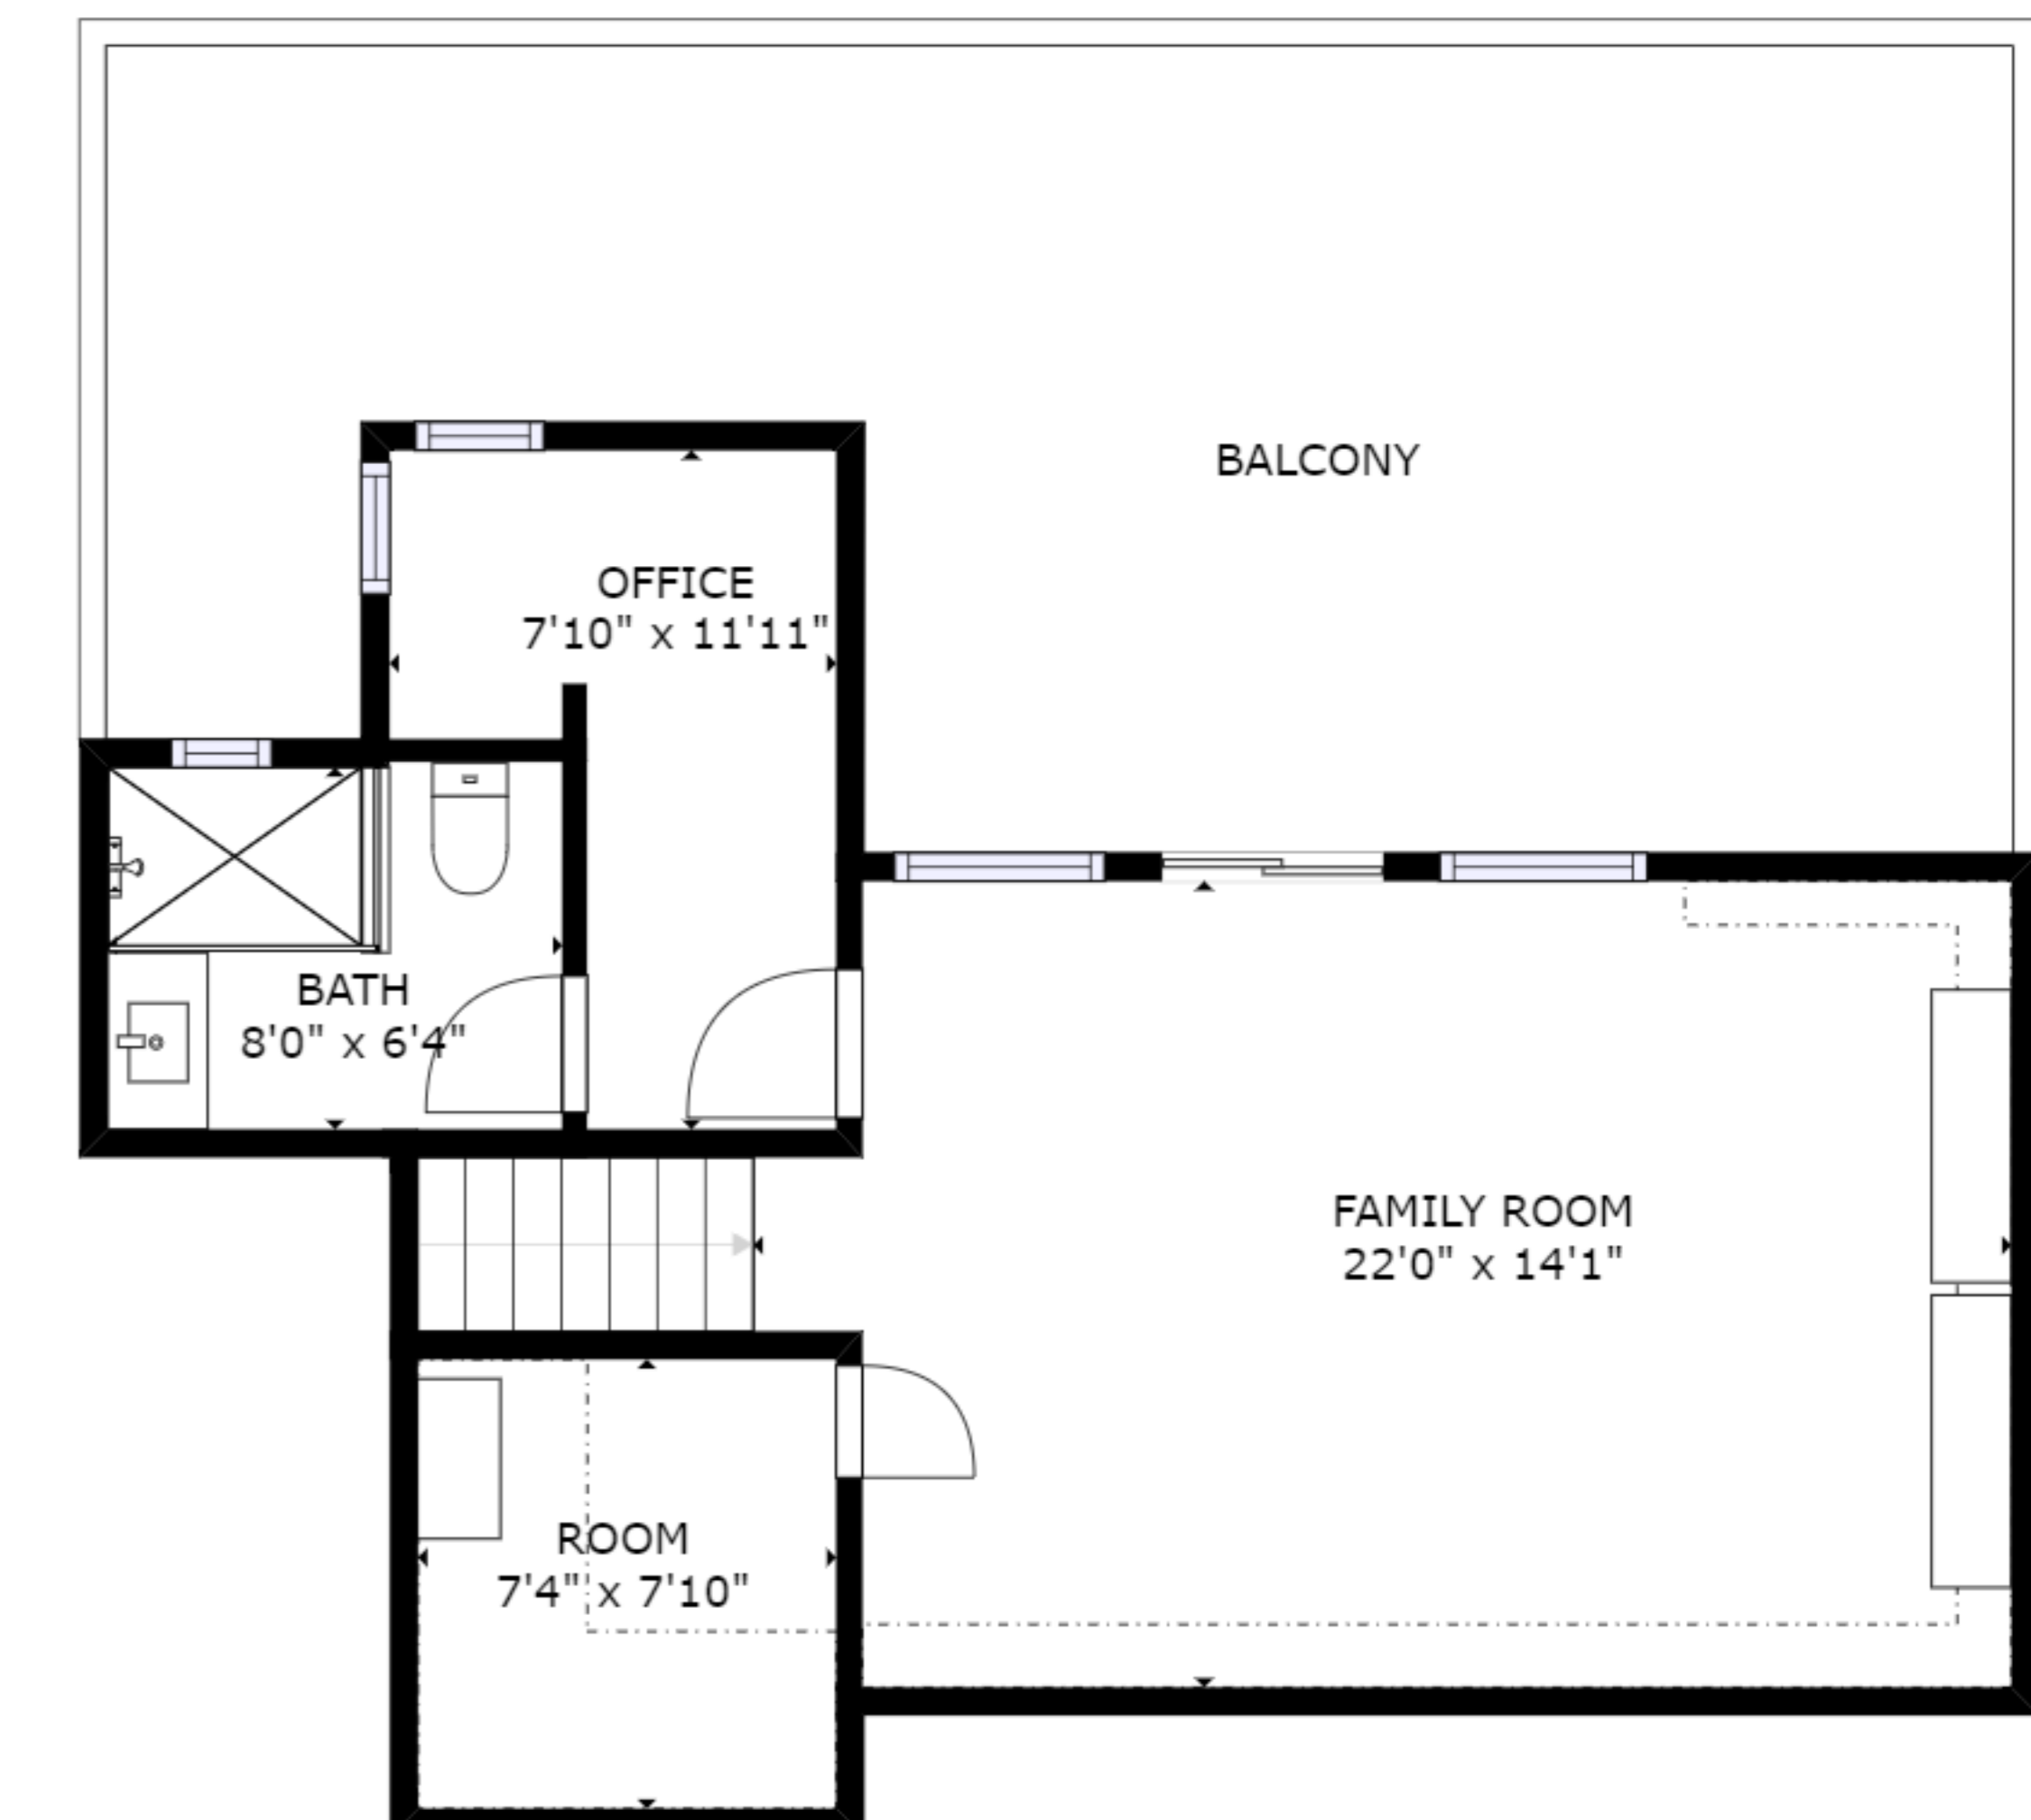

FLOOR 1

FLOOR 2

GROSS INTERNAL AREA
 FLOOR 1: 1971 sq ft, FLOOR 2: 427 sq ft
 EXCLUDED AREAS: , REDUCED HEADROOM BELOW 1.5M: 75 sq ft
 TOTAL: 2399 sq ft
 SIZES AND DIMENSIONS ARE APPROXIMATE, ACTUAL MAY VARY.

GROSS INTERNAL AREA
 FLOOR 1: 1971 sq ft, FLOOR 2: 427 sq ft
 EXCLUDED AREAS: , REDUCED HEADROOM BELOW 1.5M: 75 sq ft
 TOTAL: 2399 sq ft
 SIZES AND DIMENSIONS ARE APPROXIMATE, ACTUAL MAY VARY.

GROSS INTERNAL AREA
FLOOR 1: 1971 sq ft, FLOOR 2: 427 sq ft
EXCLUDED AREAS: , REDUCED HEADROOM BELOW 1.5M: 75 sq ft
TOTAL: 2399 sq ft
SIZES AND DIMENSIONS ARE APPROXIMATE, ACTUAL MAY VARY.